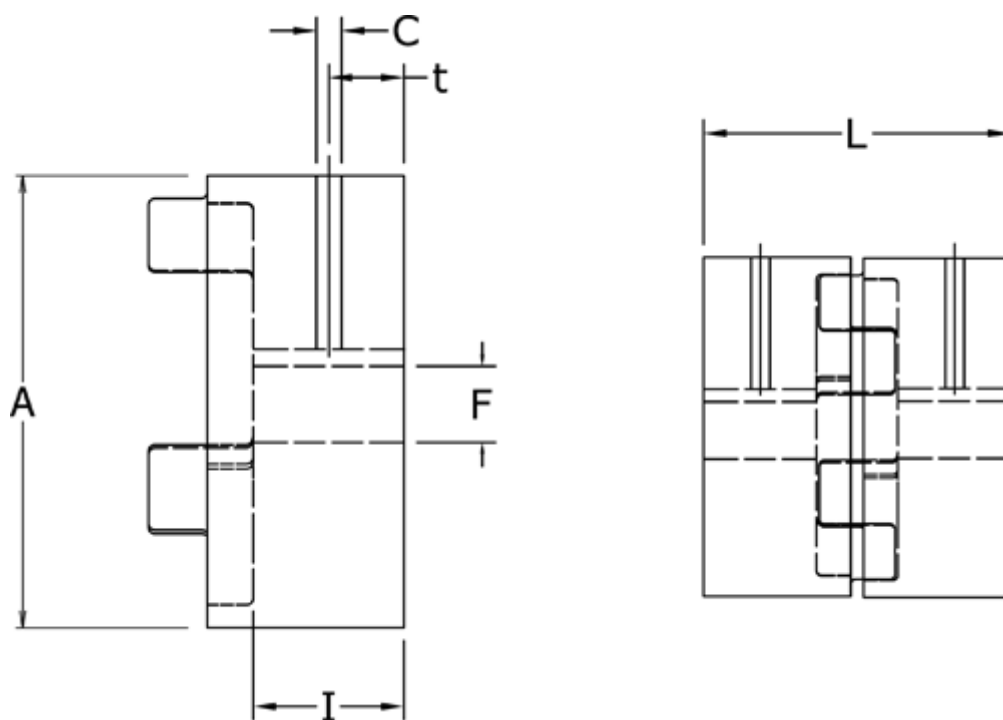

Article number: 3335019F020

Description: Coupling hub Klonex ES 19/24
ALU Aluminium, Bore 20H7 mm w/keyway & setscrew

Measures

A = 40
C = M5
F = 20
I = 25
L = 66
t = 10.0